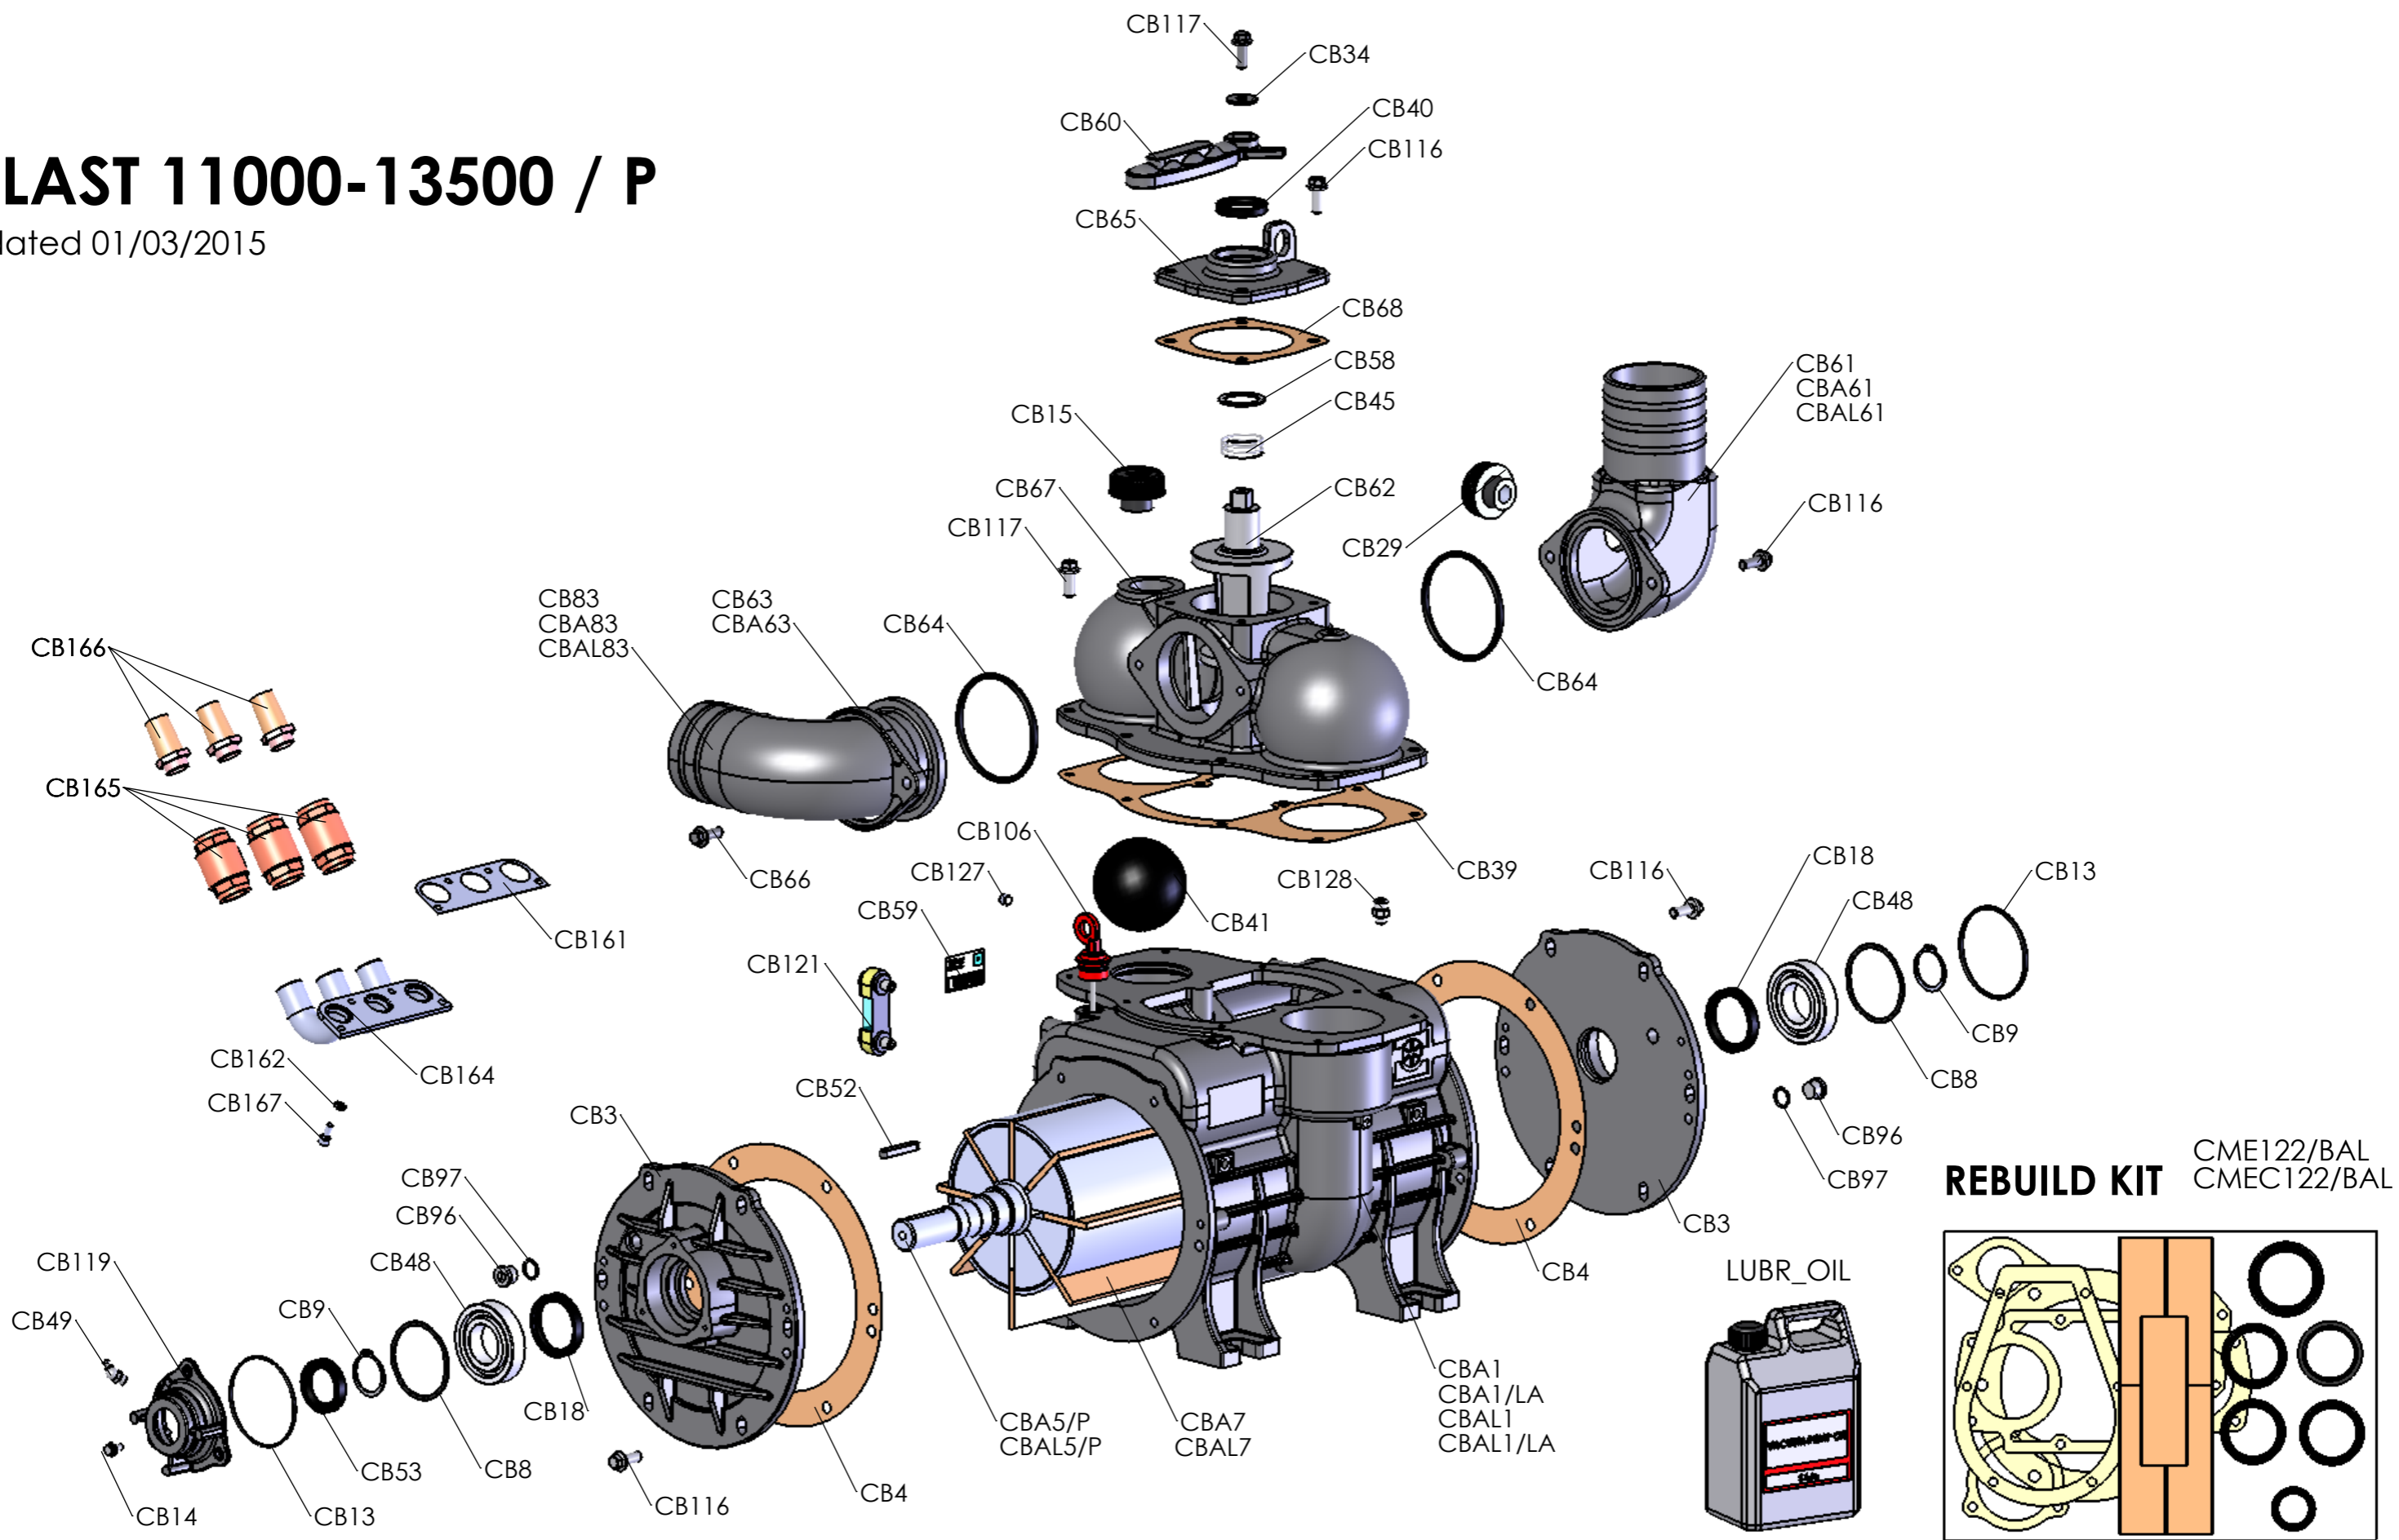

BALLAST 11000-13500 / P

Rel. 0 dated 01/03/2015

REBUILD KIT CME122/BAL
CMEC122/BAL