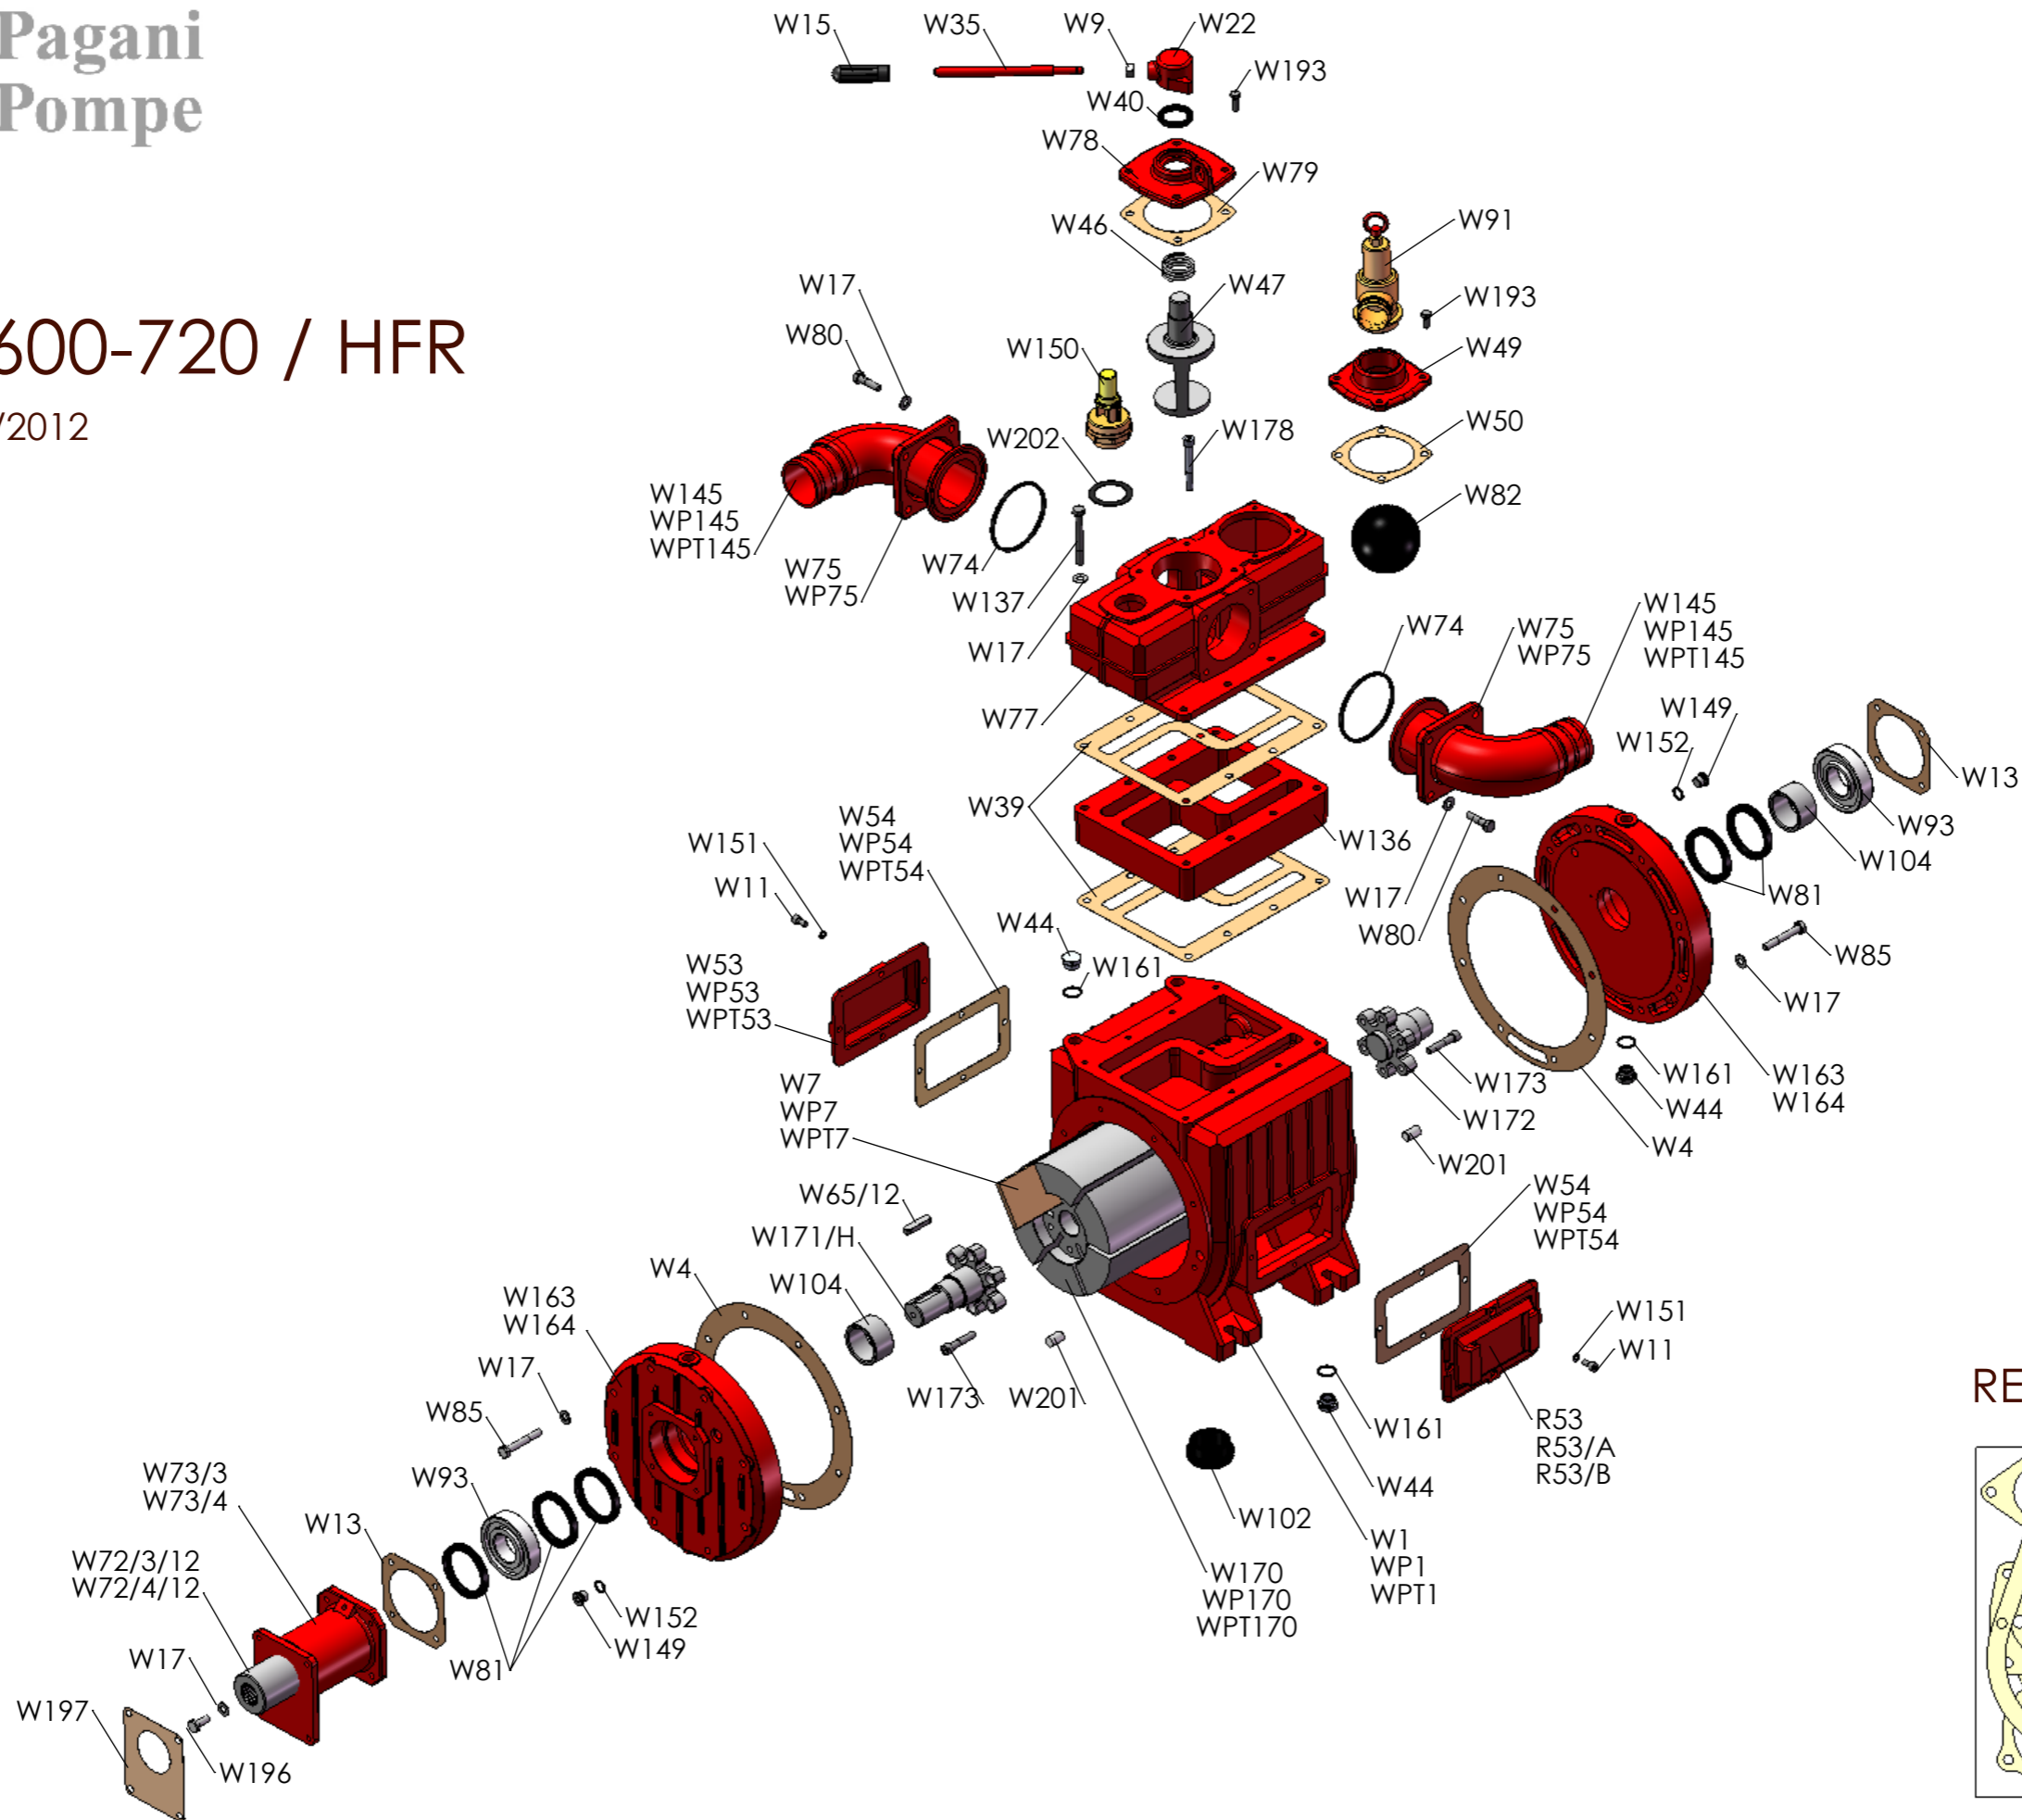

Battioni®
Pagani
Pompe

WPT 480-600-720 / HFR

Rel. 0 dated 01/03/2012

REBUILD KIT
 W200/SP
 WP200/SP
 WPT200/SP
 W200/SP/FR
 WP200/SP/FR
 WPT200/SP/FR