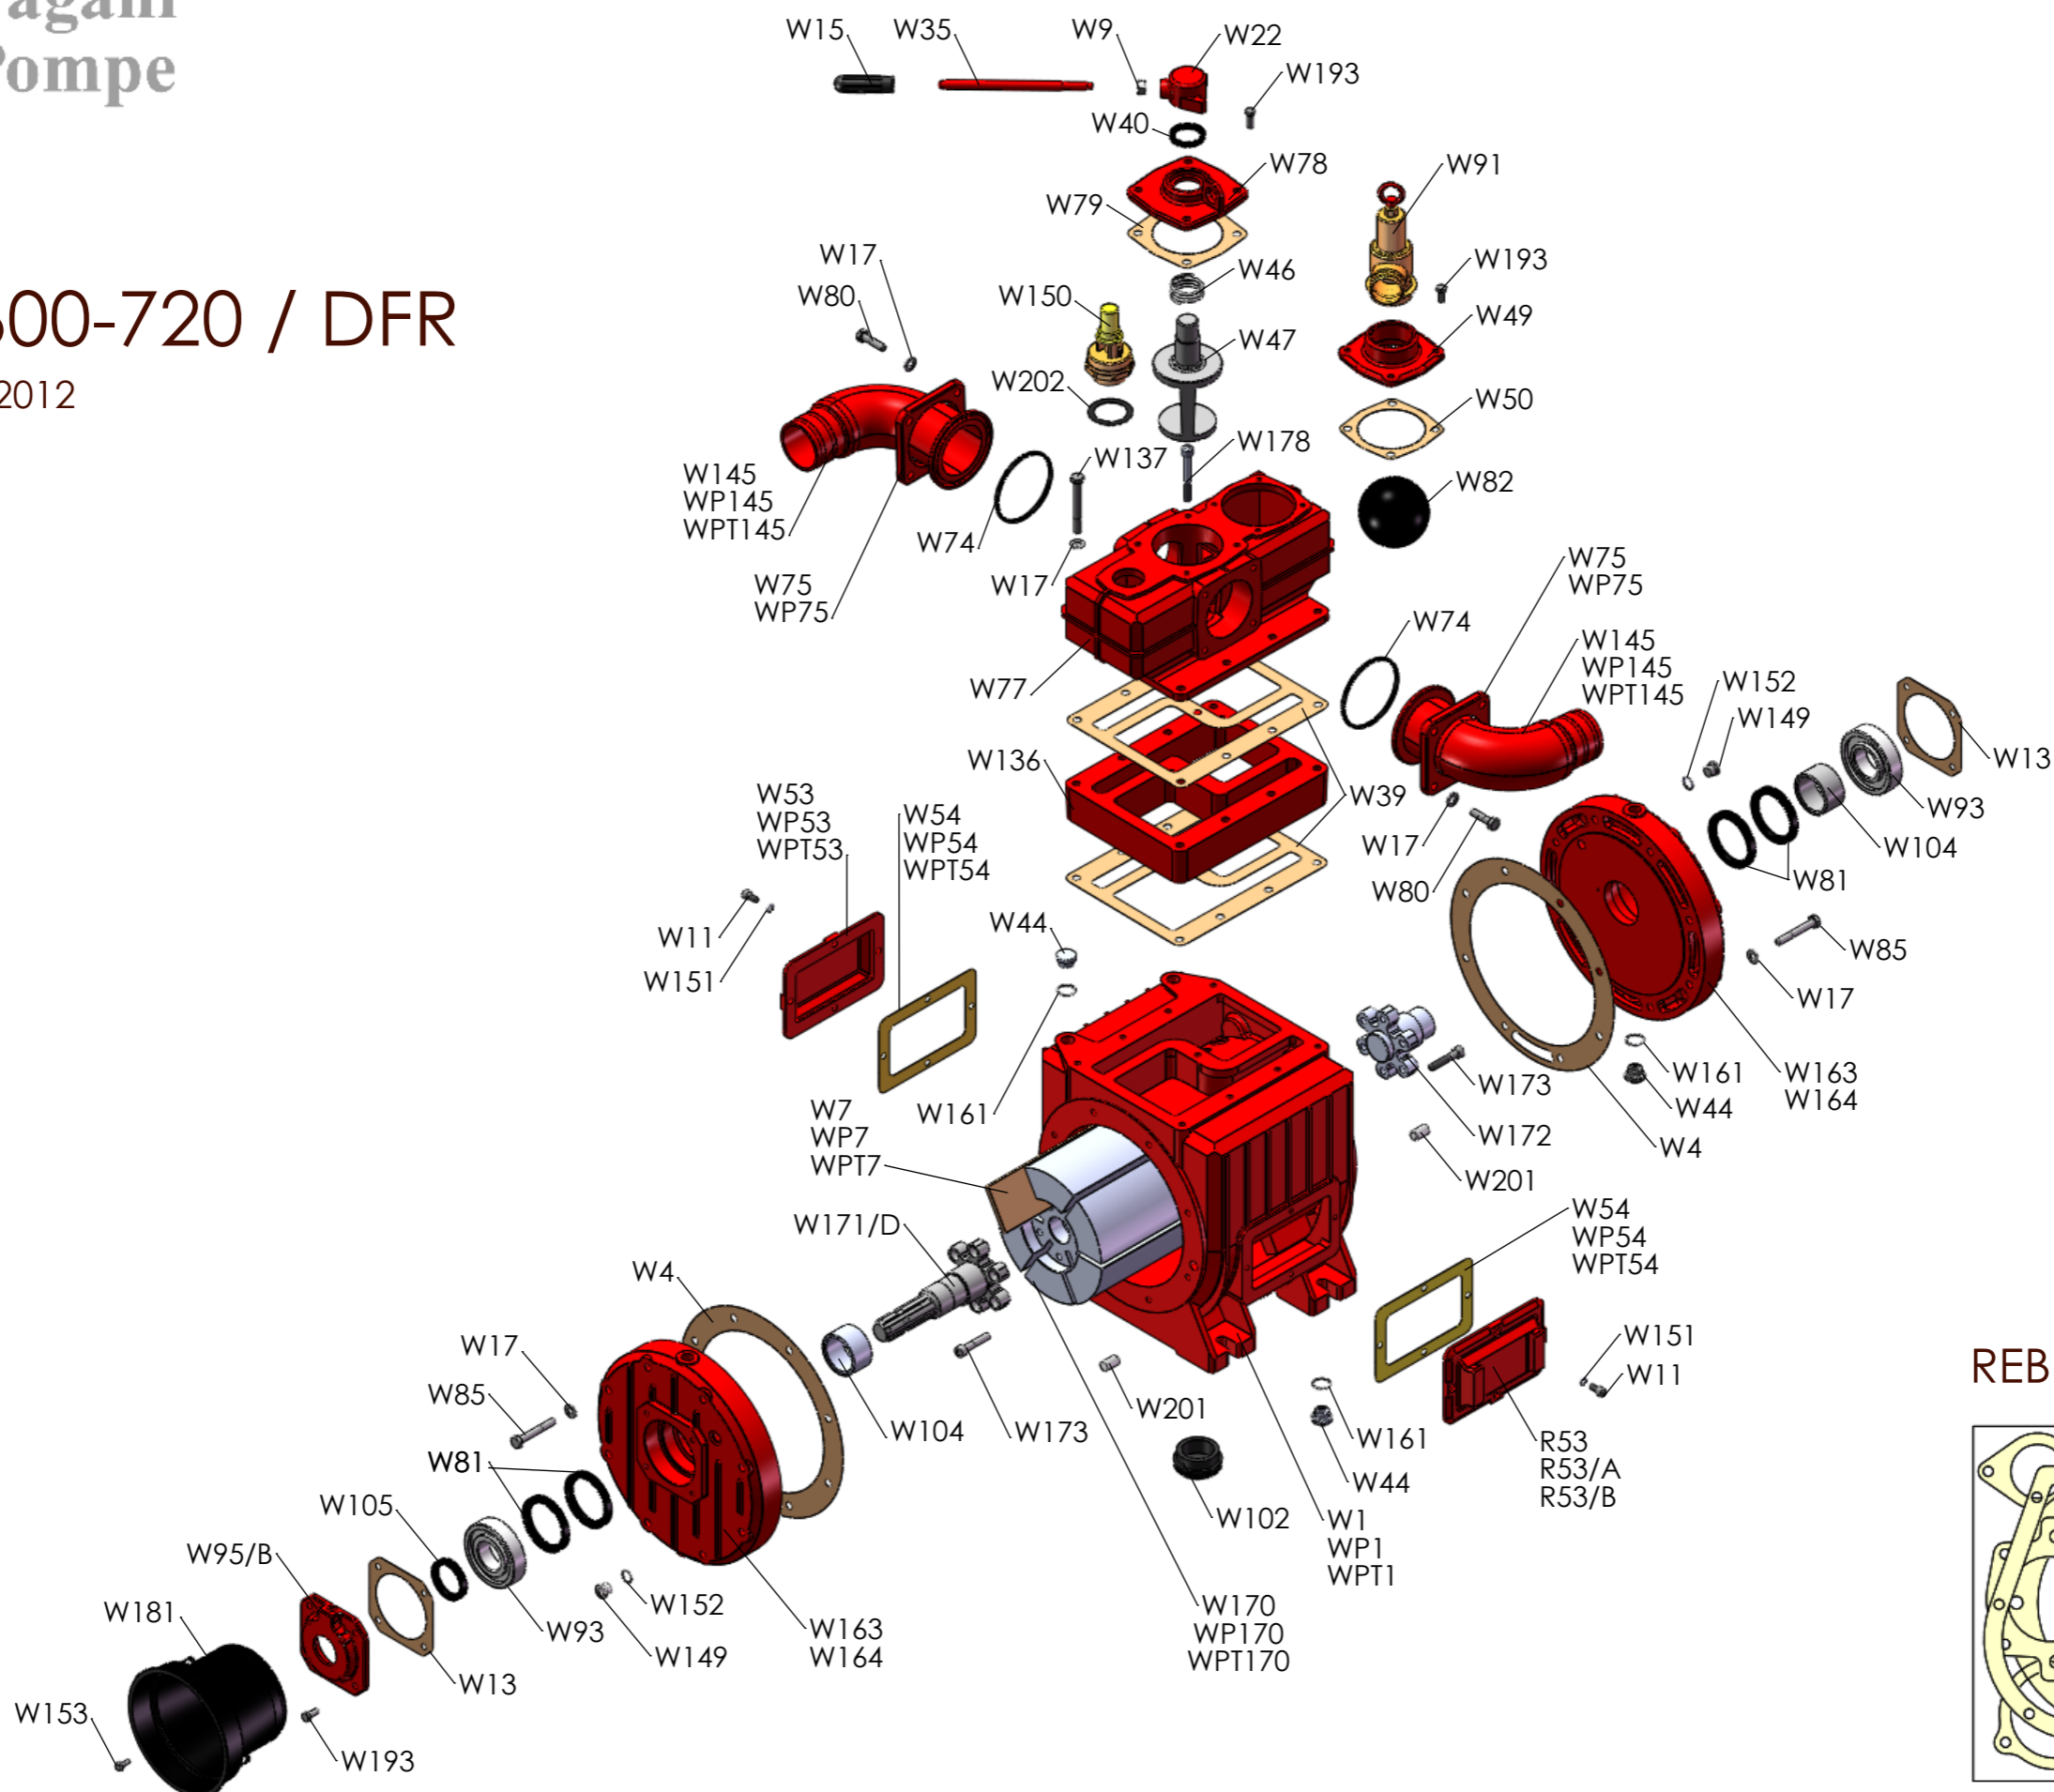

**Battioni®
Pagani
Pompe**

WPT 480-600-720 / DFR

Rel. 0 dated 01/03/2012

REBUILD KIT
 W200/SP
 WP200/SP
 WPT200/SP
 W200/SP/FR
 WP200/SP/FR
 WPT200/SP/FR