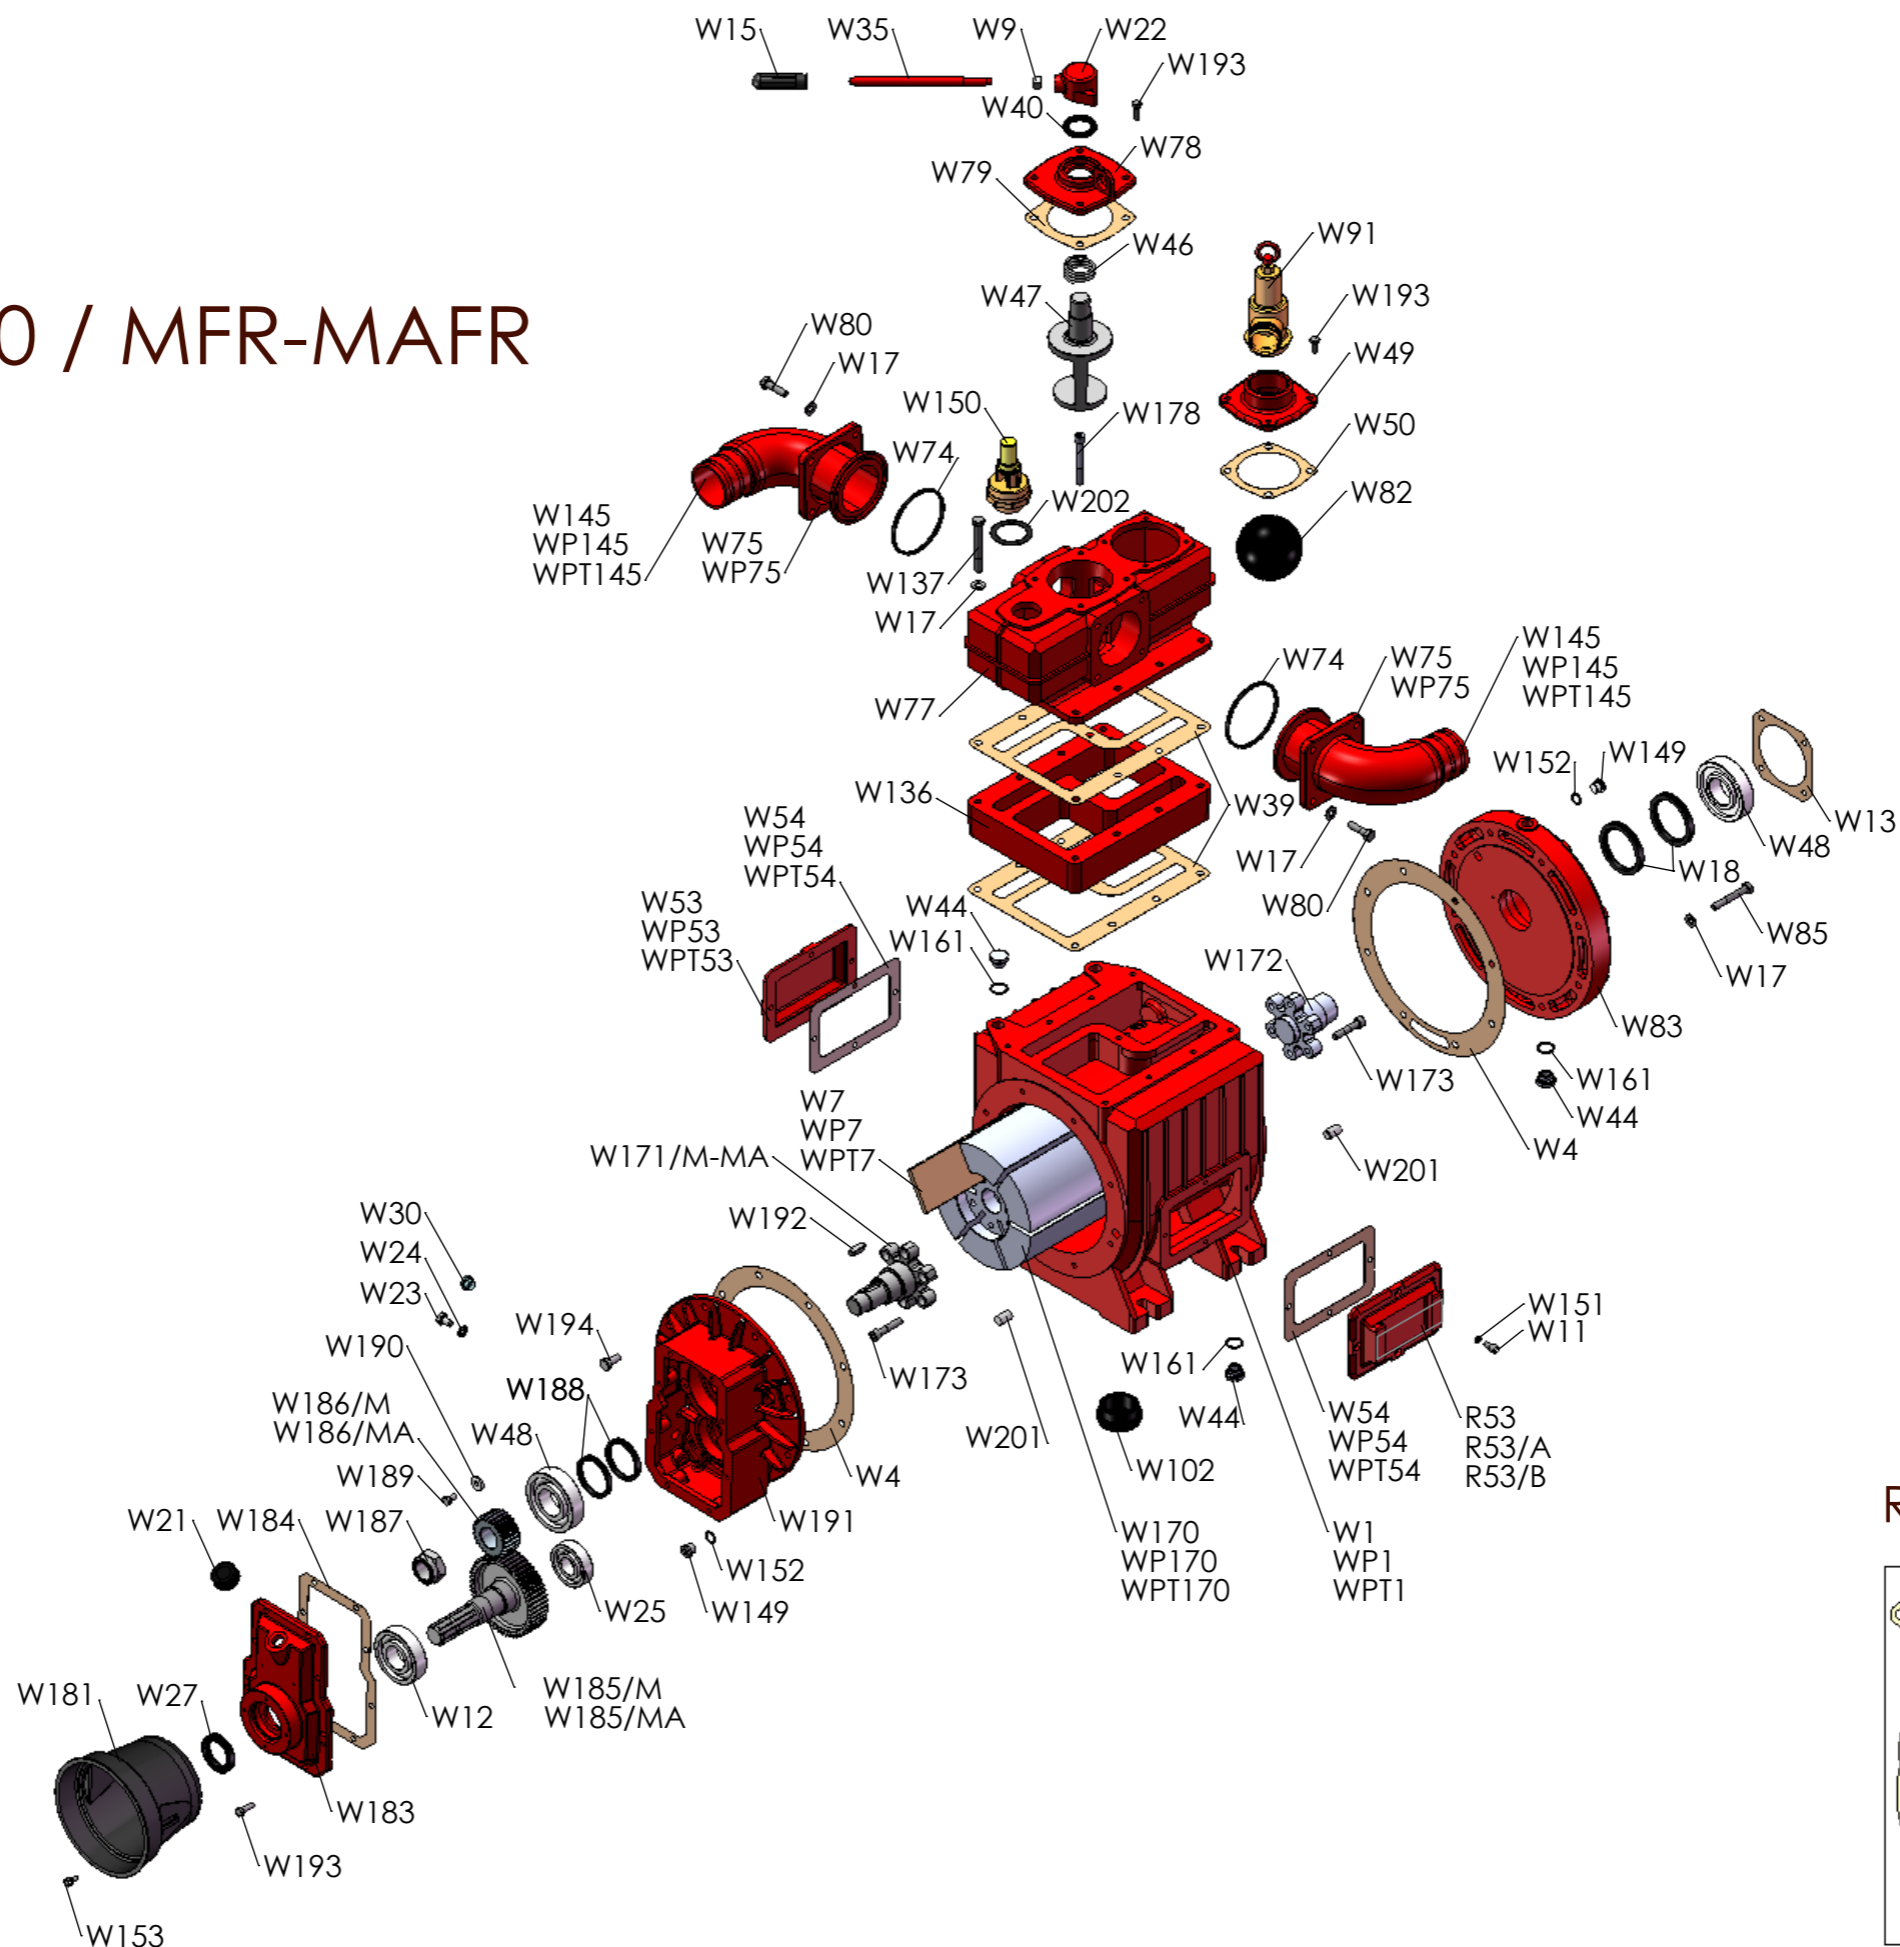

**Battioni®
Pagani
Pompe**

WPT 480-600-720 / MFR-MAFR

Rel. 0 dated 01/03/2012

W200/SP
WP200/SP
WPT200/SP
W200/SP/FR
WP200/SP/FR
WPT200/SP/FR

REBUILD KIT