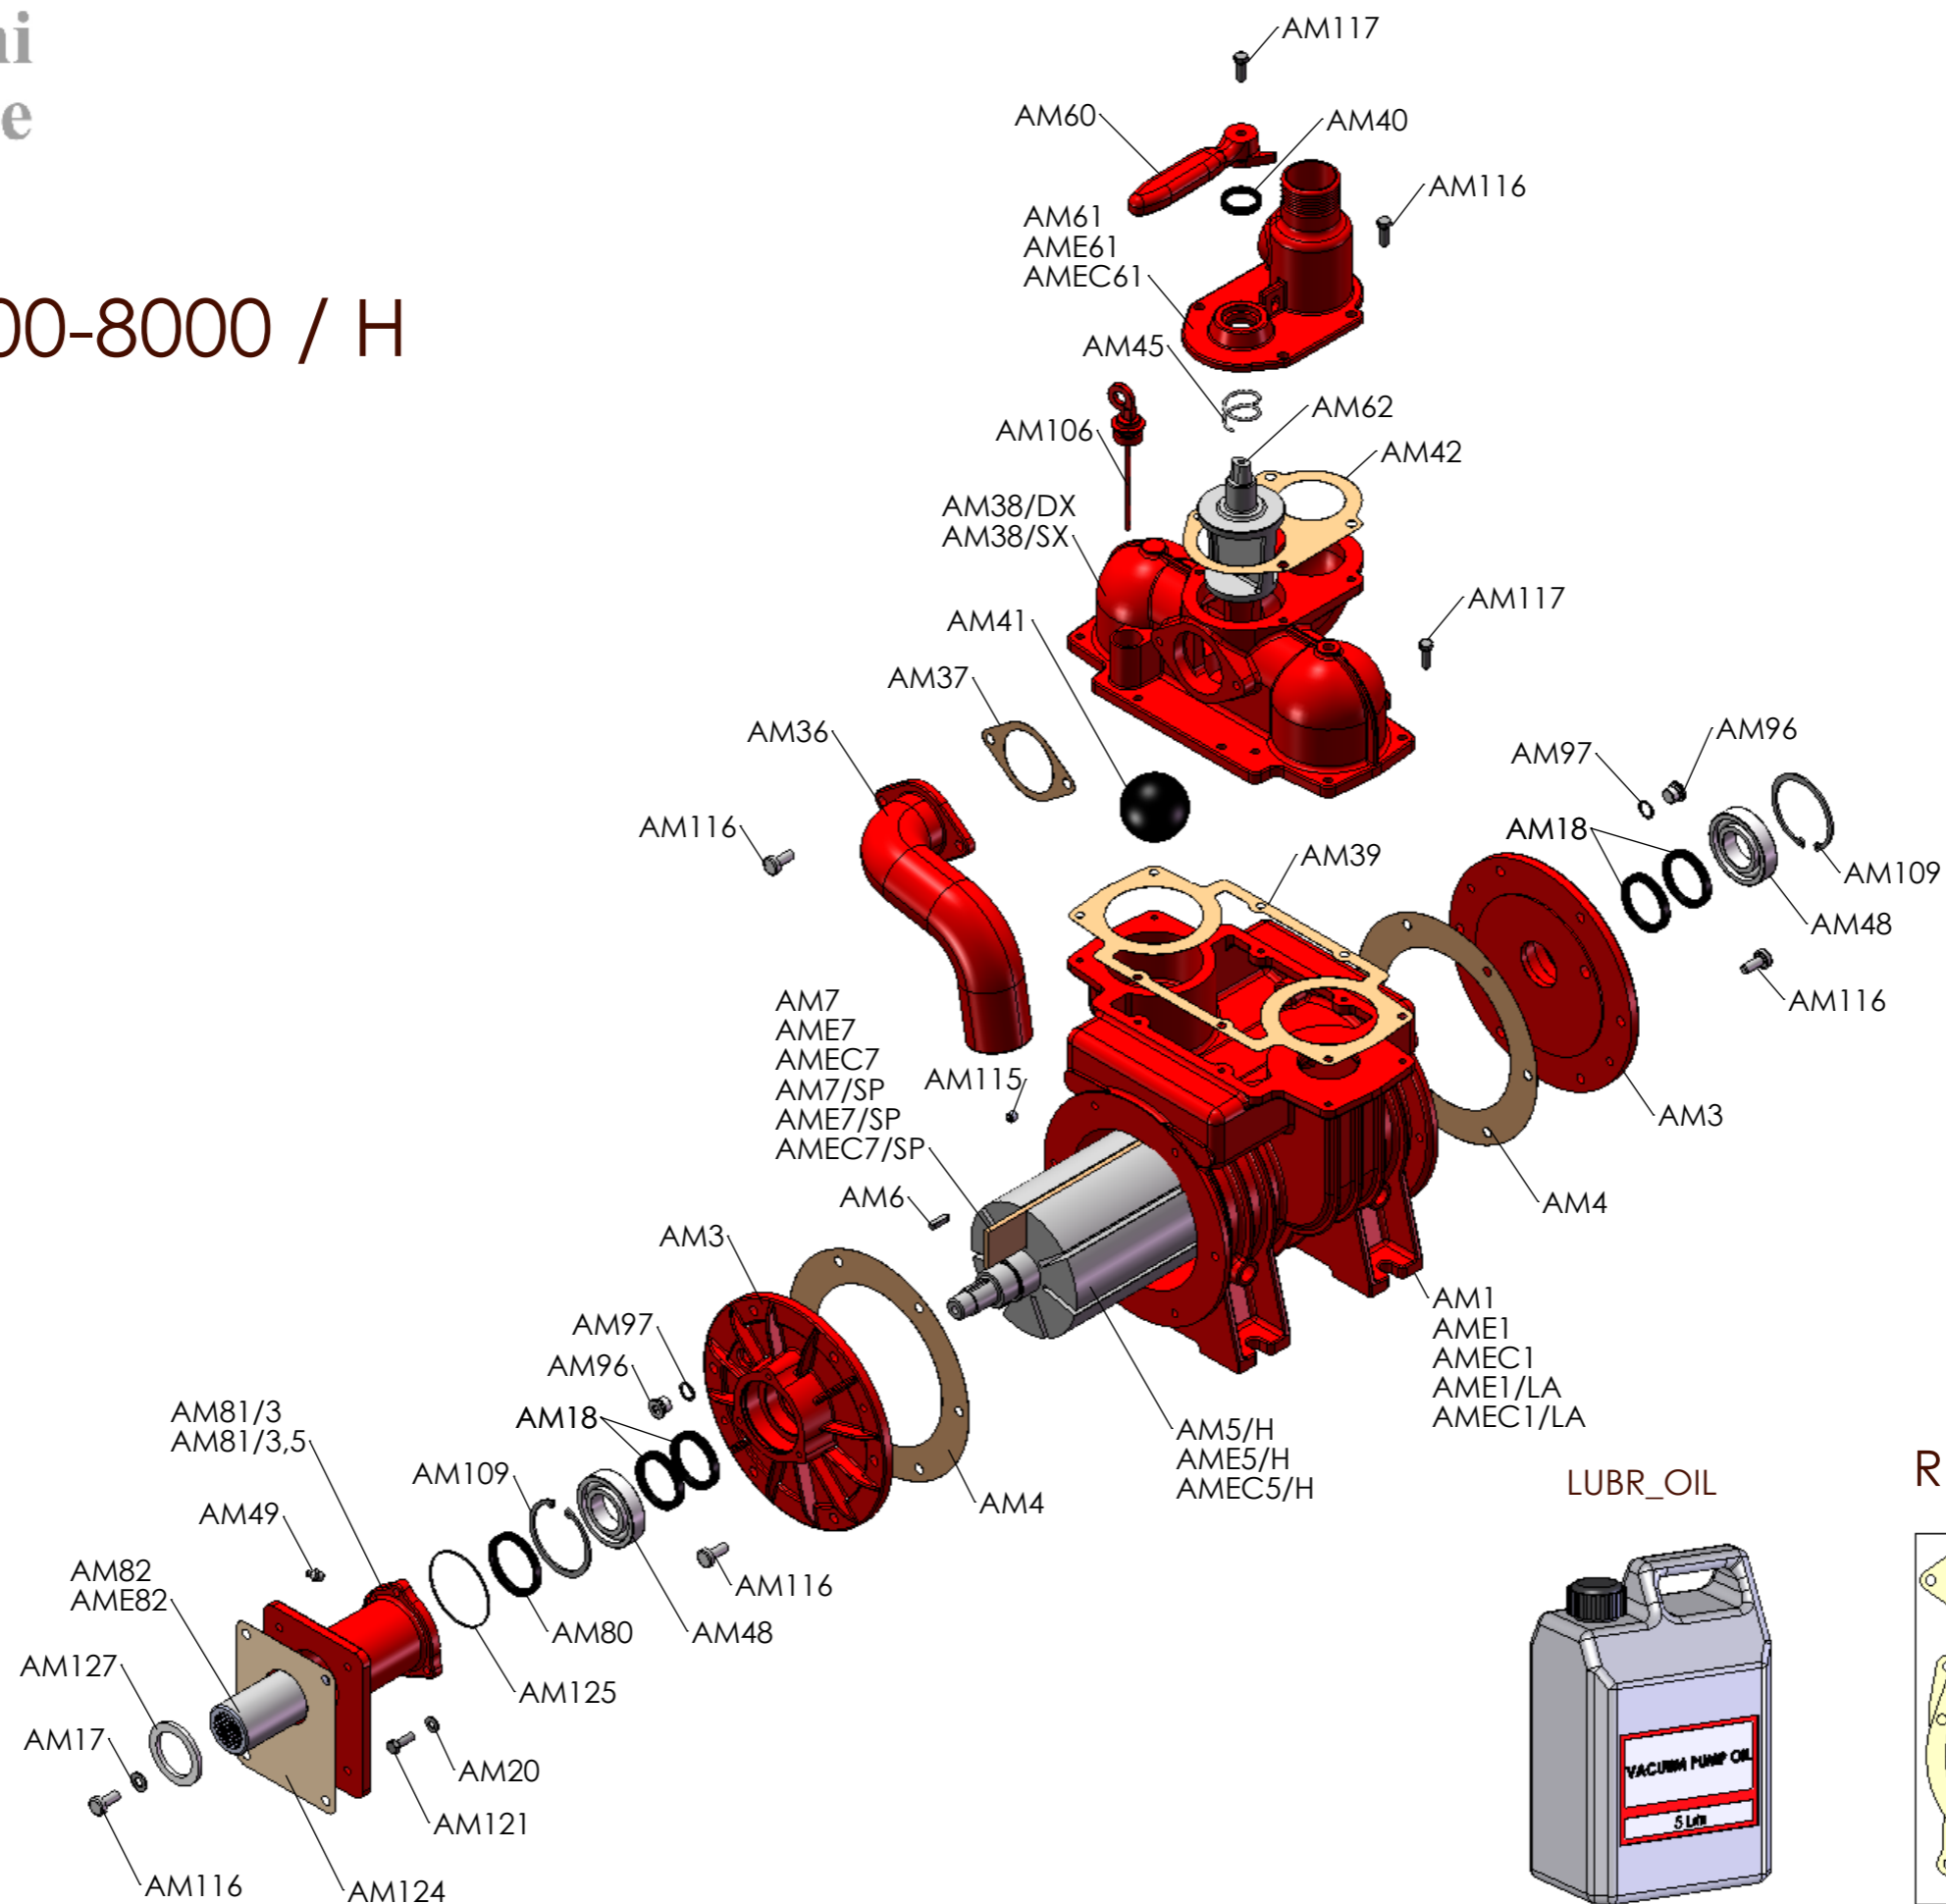

**Battioni®
Pagani
Pompe**

MEC 5000-6500-8000 / H

Rel. 0 dated 01/03/2012

LUBR_OIL

REBUILD KIT

- AM123
- AME123
- AMEC123
- AM123/SP
- AME123/SP
- AMEC123/SP