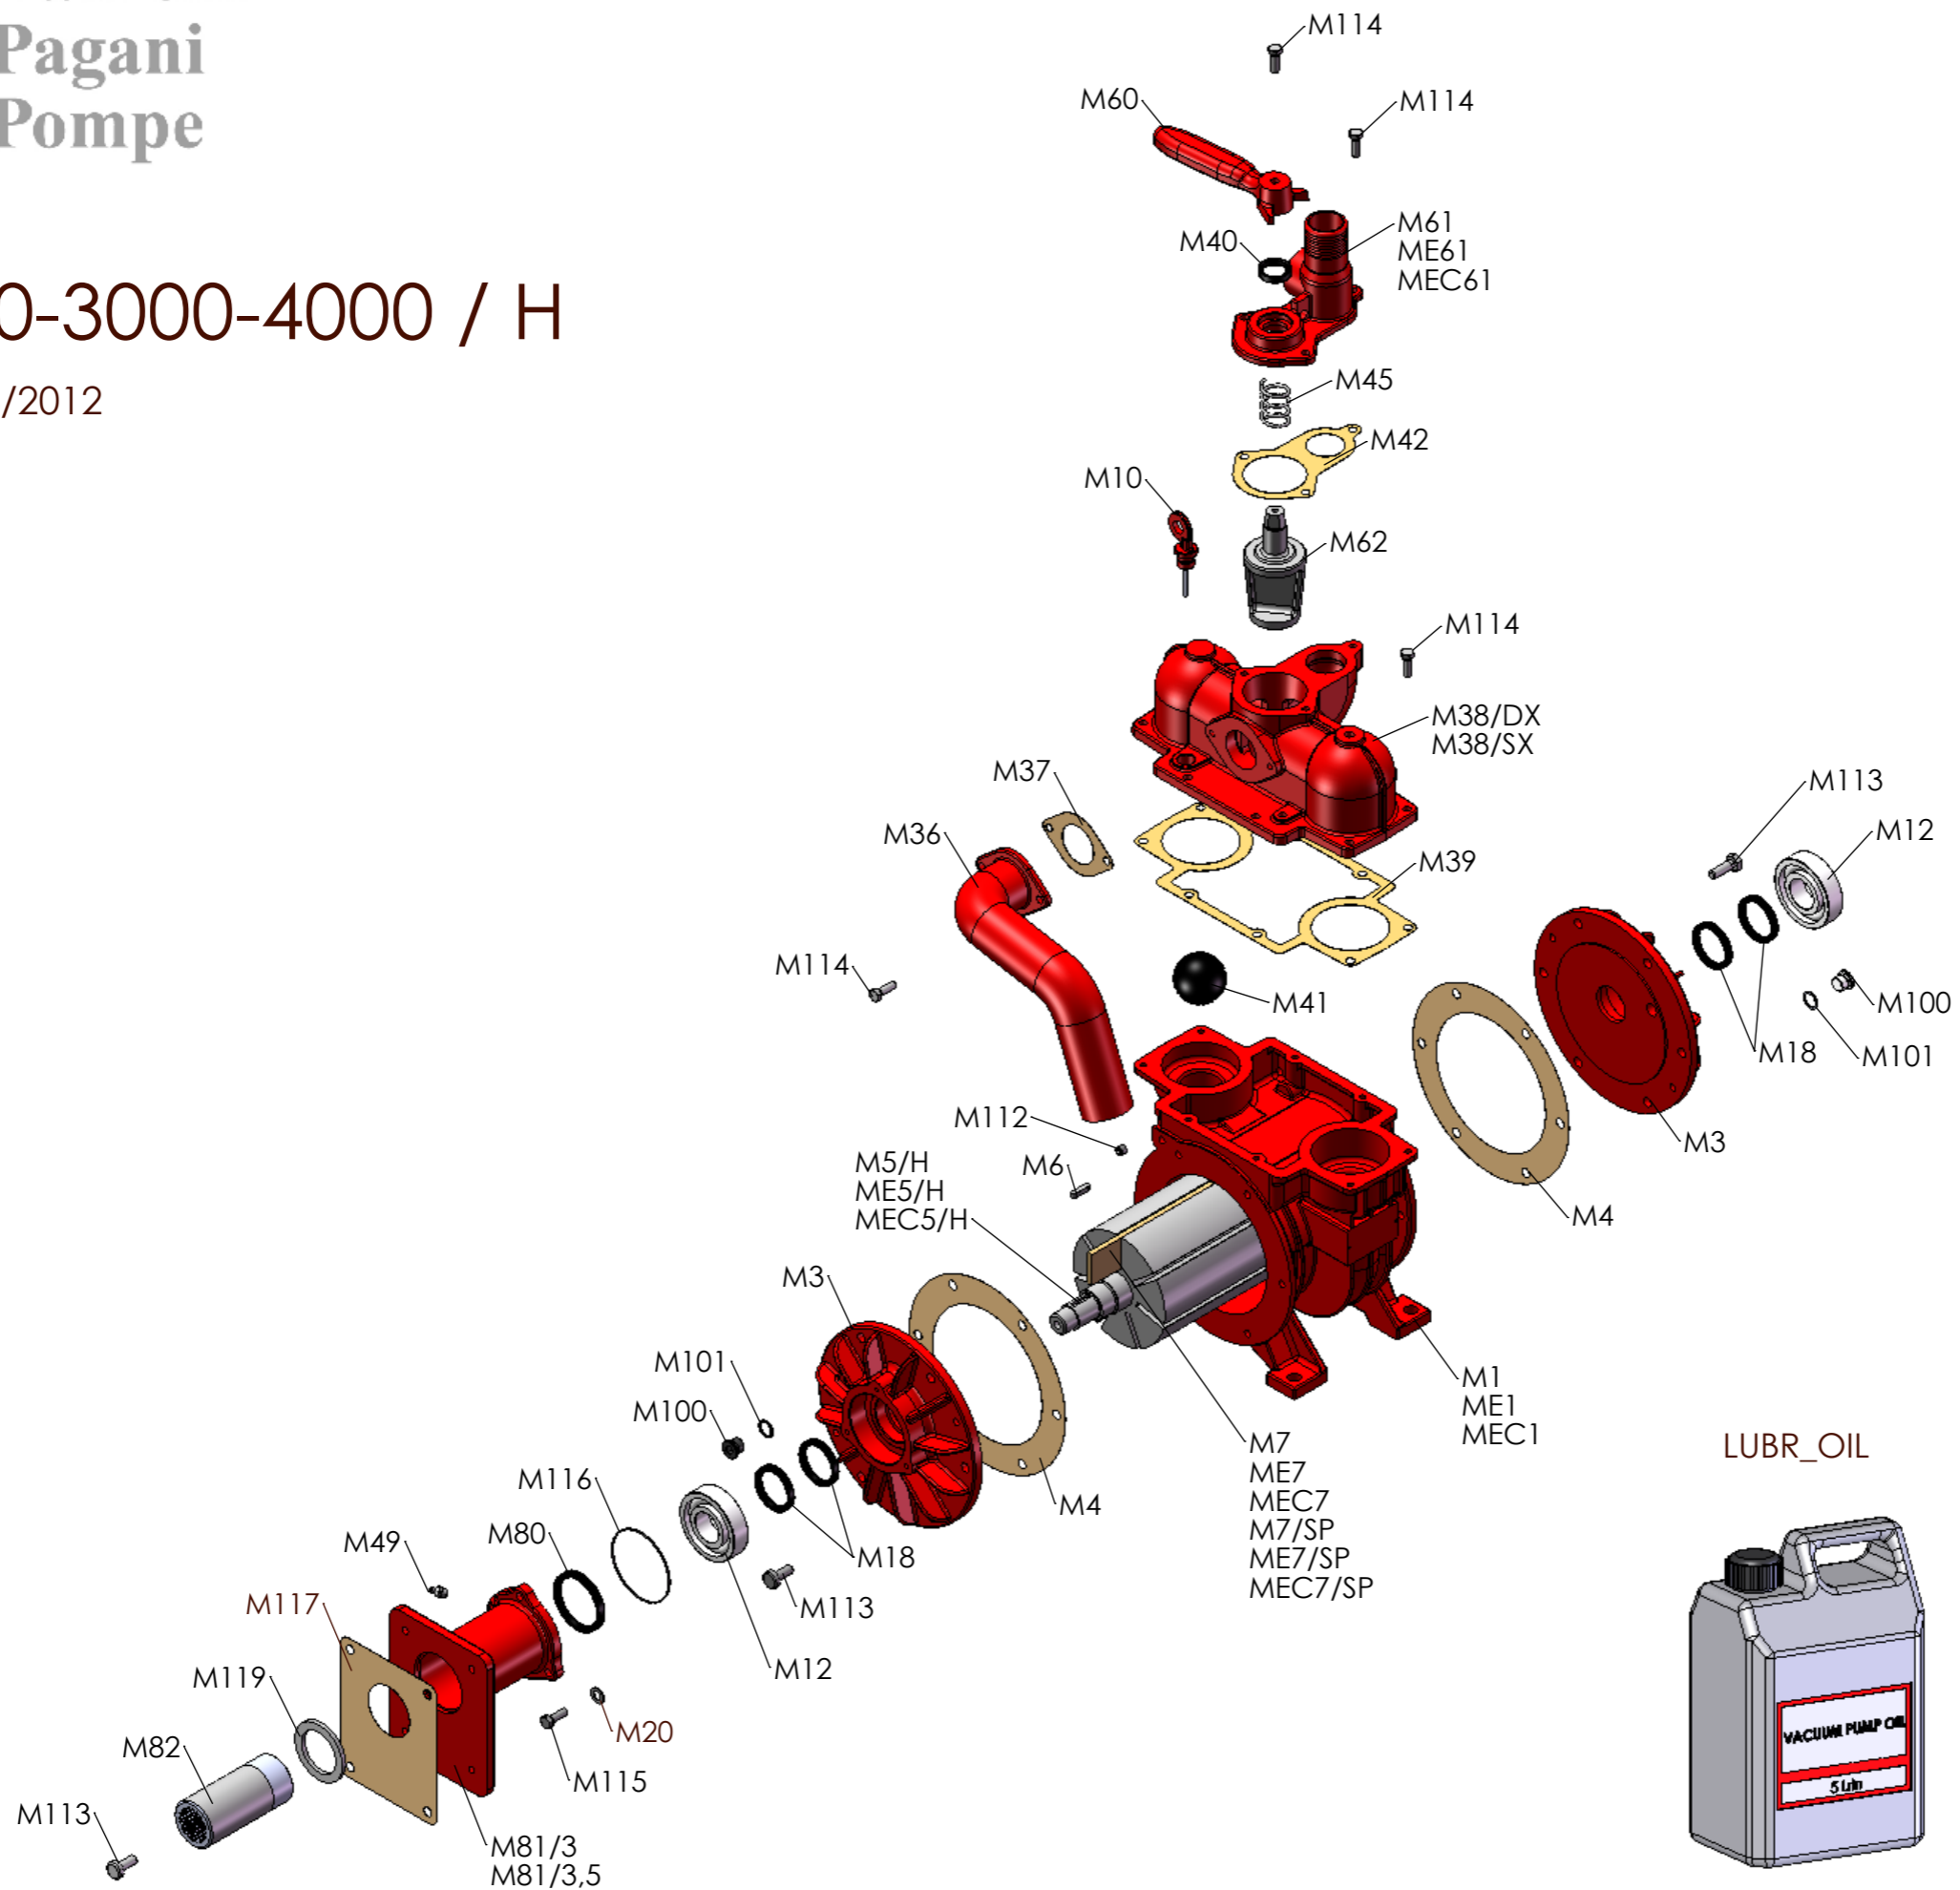

**Battioni®
Pagani
Pompe**

MEC 2000-3000-4000 / H

Rel. 0 dated 01/03/2012

LUBR_OIL

REBUILD KIT

- M118
- ME118
- MEC118
- M118/SP
- ME118/SP
- MEC118/SP