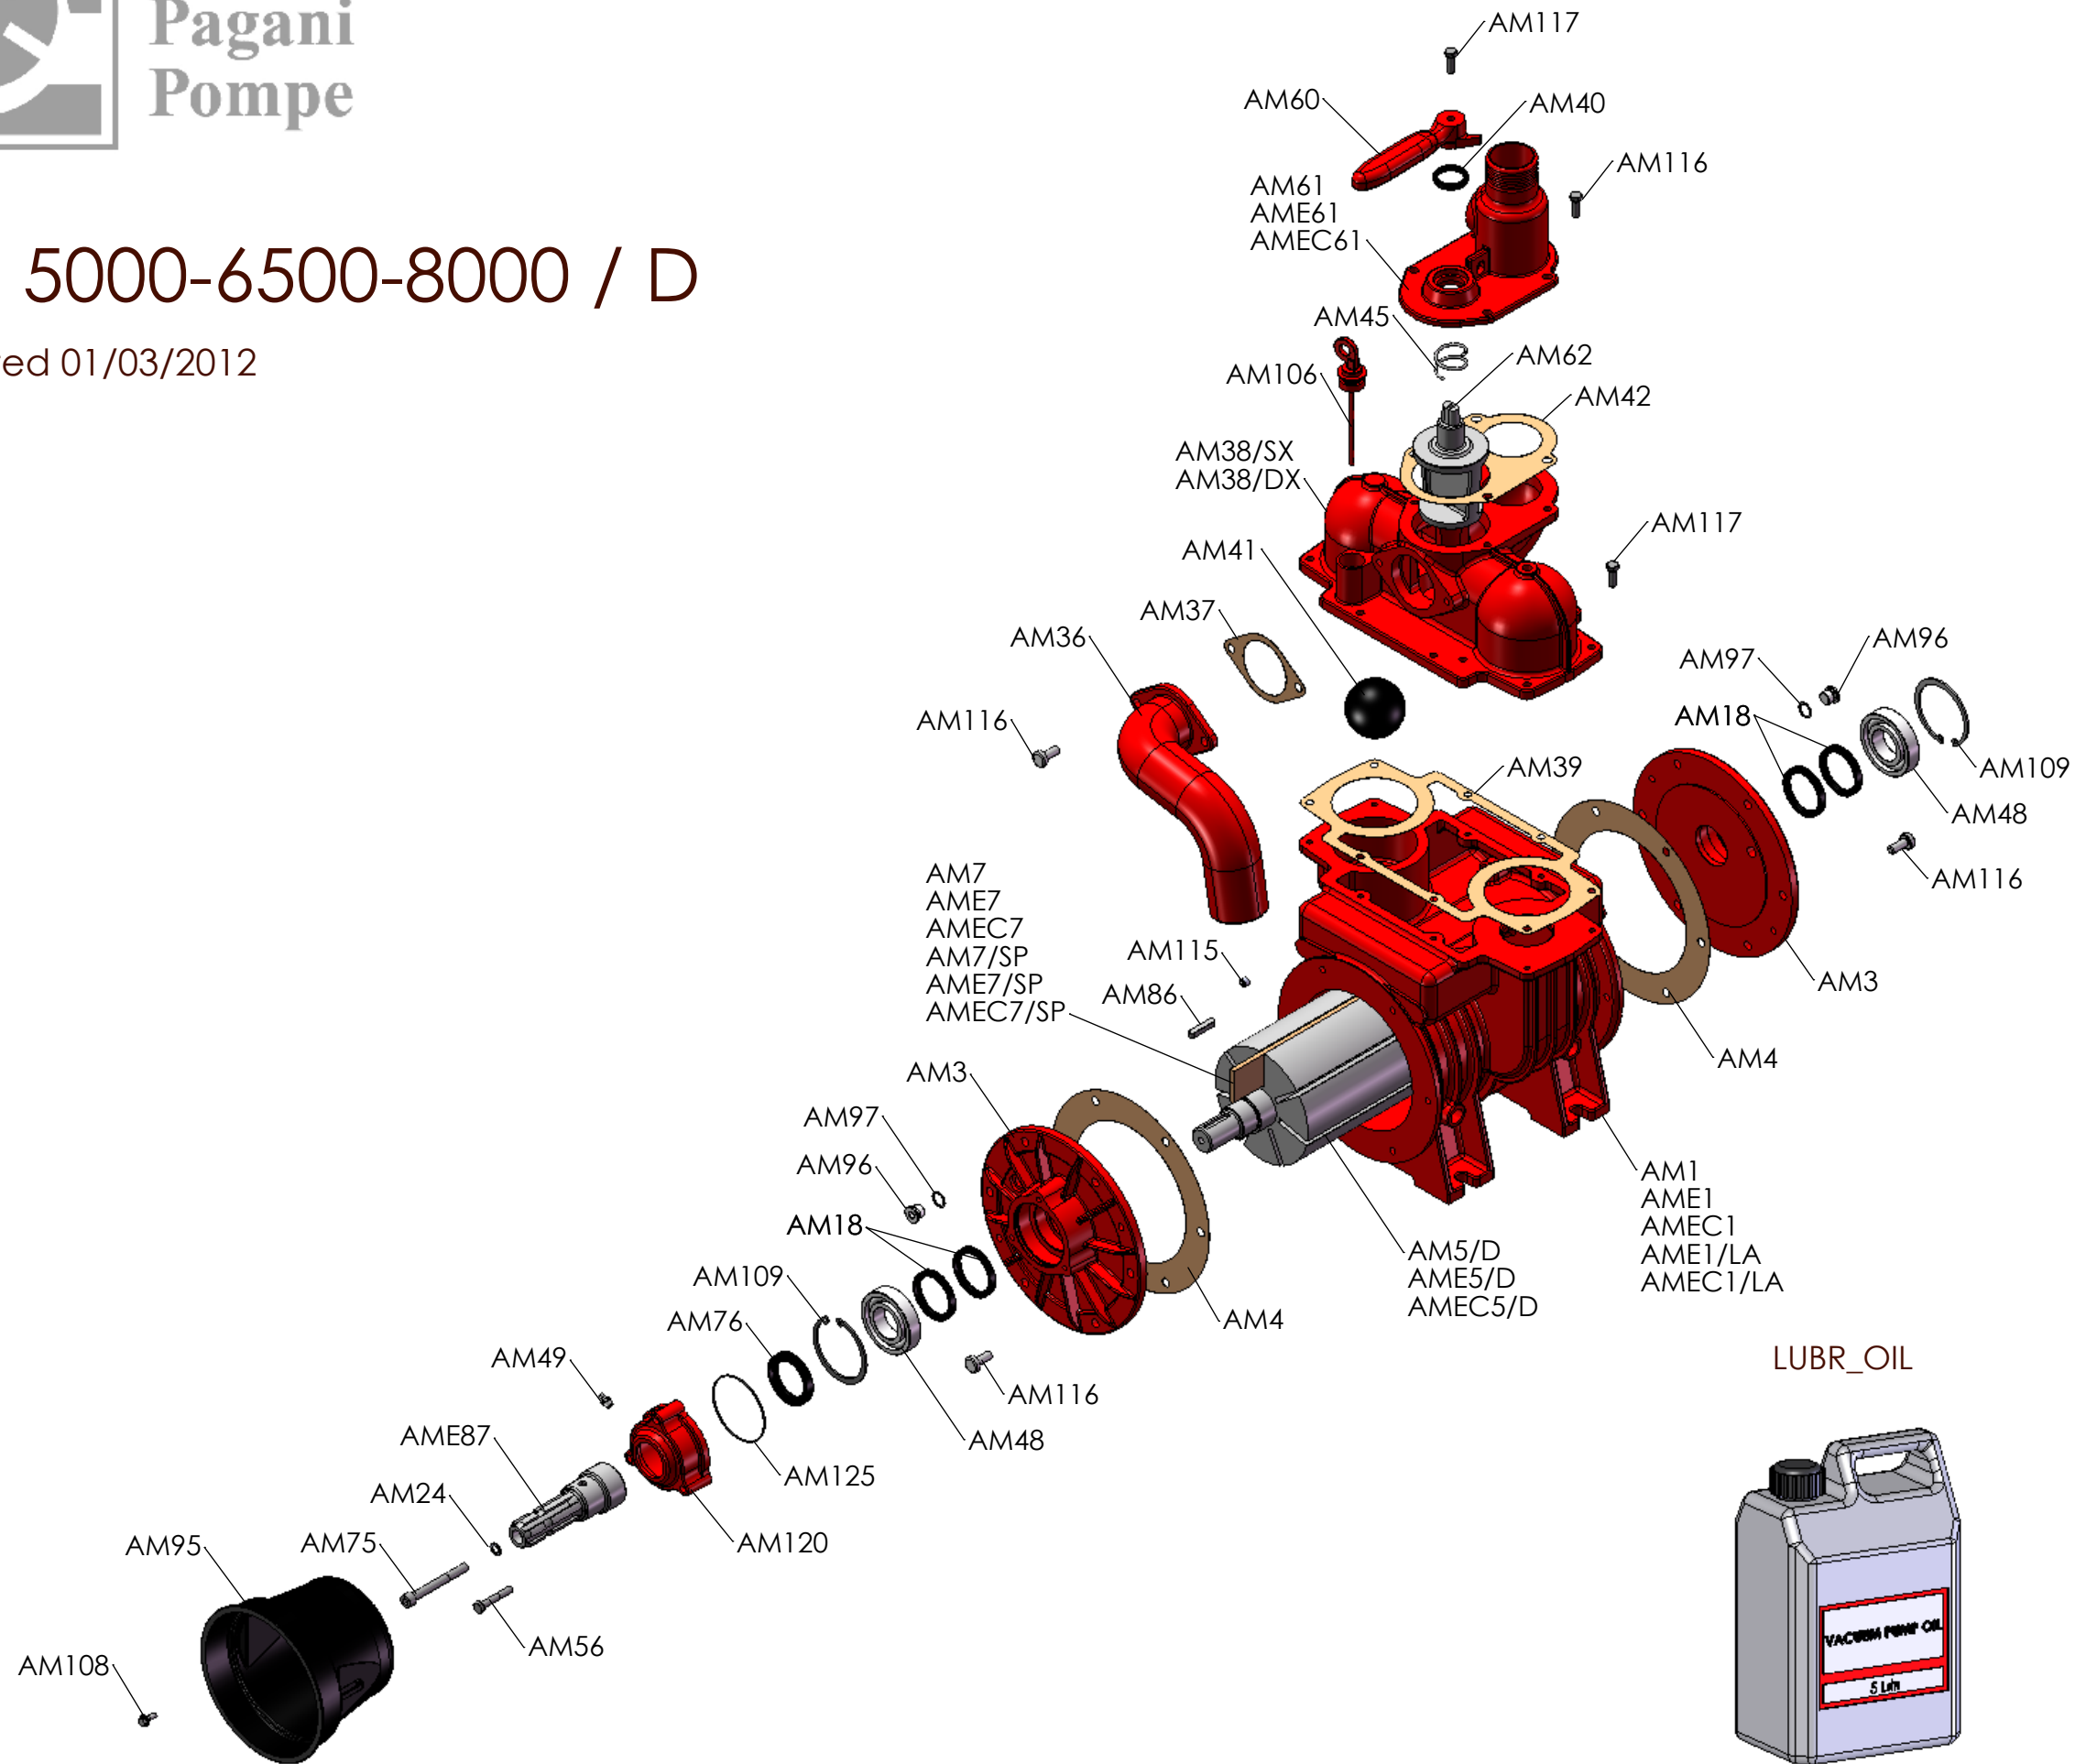

**Battioni®
Pagani
Pompe**

MEC 5000-6500-8000 / D

Rel. 0 dated 01/03/2012

LUBR_OIL

REBUILD KIT

- AM123
- AME123
- AMEC123
- AM123/SP
- AME123/SP
- AMEC123/SP