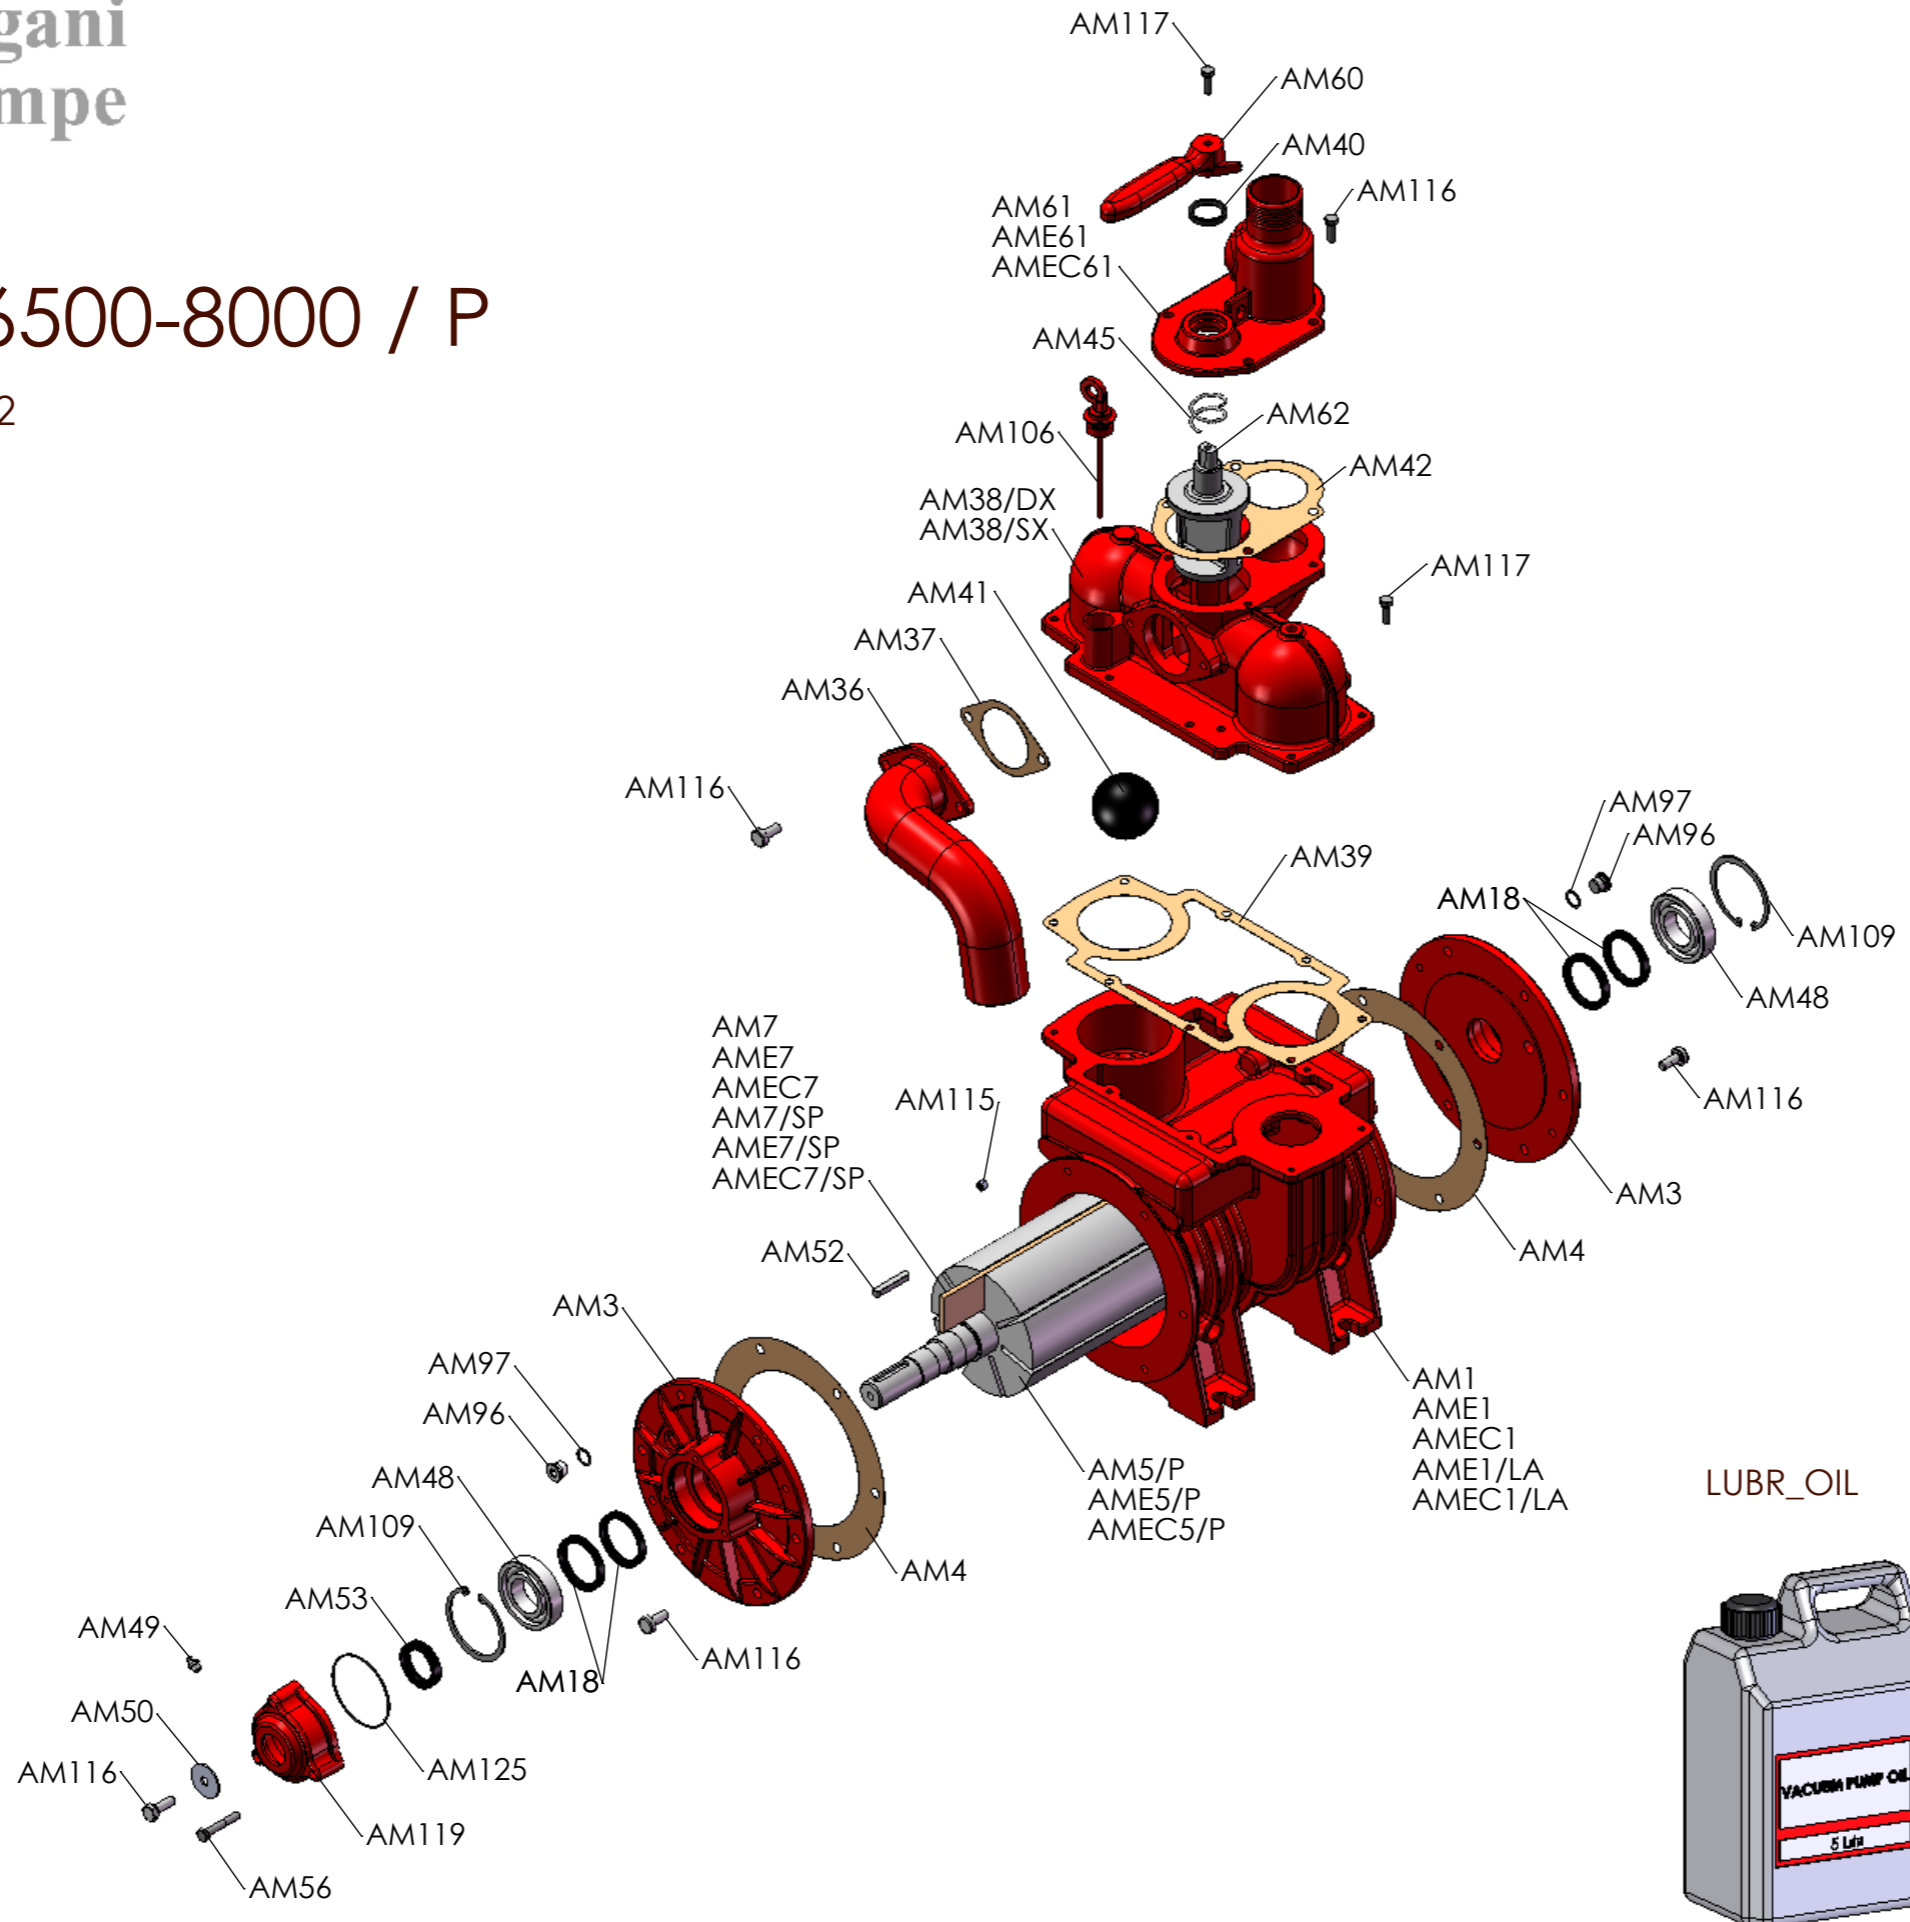

Battioni®
Pagani
Pompe

MEC 5000-6500-8000 / P

Rel. 0 deted 01/03/2012

LUBR_OIL

REBUILD KIT

- AM123
- AME123
- AMEC123
- AM123/SP
- AME123/SP
- AMEC123/SP